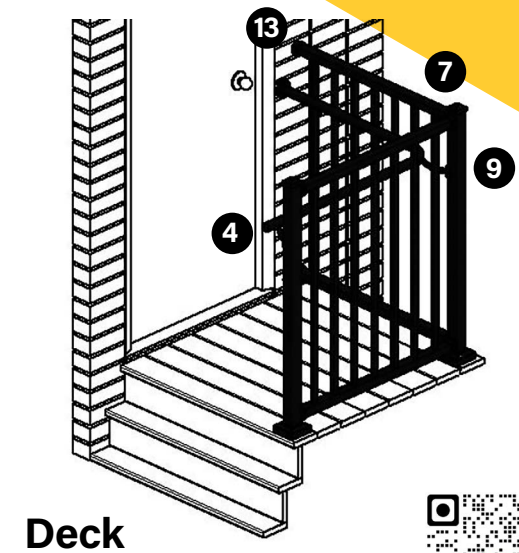

ADA CONTINUOUS HANDRAIL

**Digger
Specialties
Inc.**

Transforming the Outdoor Living Experience®

ADVANTAGES

- Easy to install on any surface
- A variety of handrail lengths and accessories allow for a customized handrail
- Perfect safety solution for both residential and commercial stairways, ramps, and decks
- Compatible with new or existing railing systems
- Finished with an advanced powder coating process for a color-fast appearance that lasts a lifetime
- Lifetime Limited Warranty
- Optional Screw Packs offered to support code-compliant installation in accordance with IRC and IBC standards when installed per installation instructions

INSTALLATION EXAMPLES

Click QR Code
for Additional
Component
Information

Inside Corner Mount
& 90° Elbow Detail

Extended Wall Mount Detail

90° Welded Elbow Detail

1-3/8" Handrail
(8', 10' & 16')

Internal
Connector