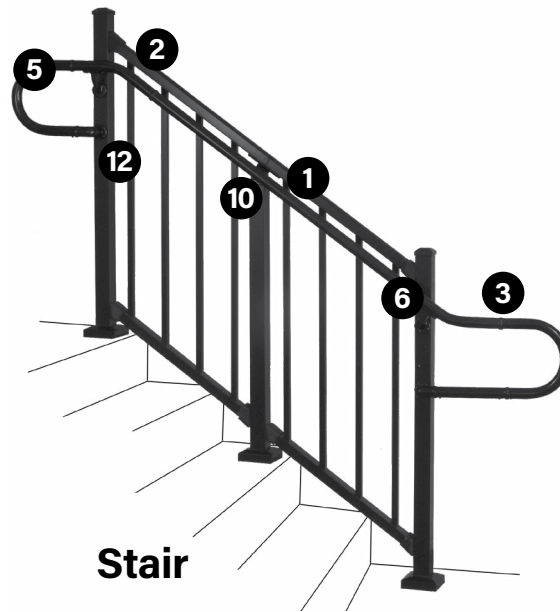

ADA CONTINUOUS HANDRAIL

**Digger
Specialties
Inc.**

Transforming the Outdoor Living Experience®

ADVANTAGES

- Easy to install on any surface
- A variety of handrail lengths and accessories allow for a customized handrail
- Perfect safety solution for both residential and commercial stairways, ramps, and decks
- Compatible with new or existing railing systems
- Finished with an advanced powder coating process for a color-fast appearance that lasts a lifetime
- Lifetime Limited Warranty
- Optional Screw Packs offered to support code-compliant installation in accordance with IRC and IBC standards when installed per installation instructions

INSTALLATION EXAMPLES

Click QR Code
for Additional
Component
Information

Inside Corner Mount
& 90° Elbow Detail

Extended Wall Mount Detail

90° Welded Elbow Detail

1-3/8" Handrail
(8', 10' & 16')

Internal
Connector