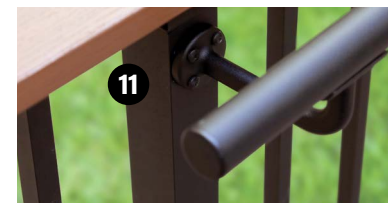

ADA CONTINUOUS HANDRAIL

**Digger
Specialties
Inc.**

Transforming the Outdoor Living Experience®

ADVANTAGES

- Easy to install on any surface
- A variety of handrail lengths and accessories allow for a customized handrail
- Perfect safety solution for both residential and commercial stairways, ramps, and decks
- Compatible with new or existing railing systems
- Finished with an advanced powder coating process for a color-fast appearance that lasts a lifetime
- Lifetime Limited Warranty
- Optional Screw Packs offered to support code-compliant installation in accordance with IRC and IBC standards when installed per installation instructions

INSTALLATION EXAMPLES

Click QR Code
for Additional
Component
Information

Inside Corner Mount
& 90° Elbow Detail

Extended Wall Mount Detail

90° Welded Elbow Detail

1-3/8" Handrail
(8', 10' & 16')

Internal
Connector

Collar Rings
(to cover splice)

Internal
End Cap

180° Elbow

Adjustable
Elbow

90° Elbow

90° Welded
Elbow

Inside Corner Mount
(attaches to post)

Wall Mount