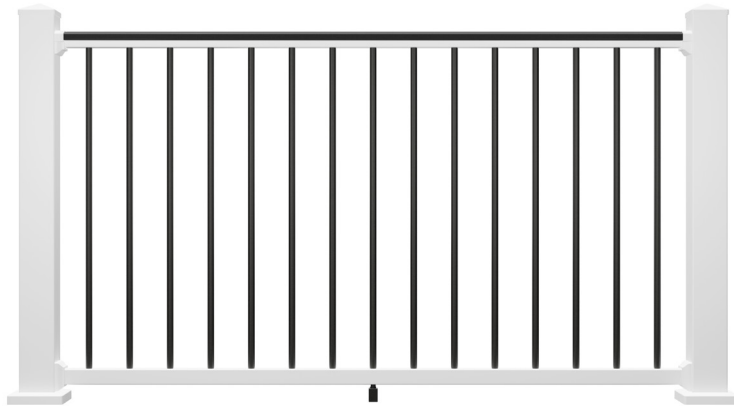

# TRX "B" SERIES

## BLACK ONYX

Elevate outdoor spaces with a sleek tuxedo look. With its black onyx vinyl top rail, black aluminum balusters, and a white vinyl bottom rail, the PolyRail TRX B Series Black Onyx vinyl railing offers both style and durability.