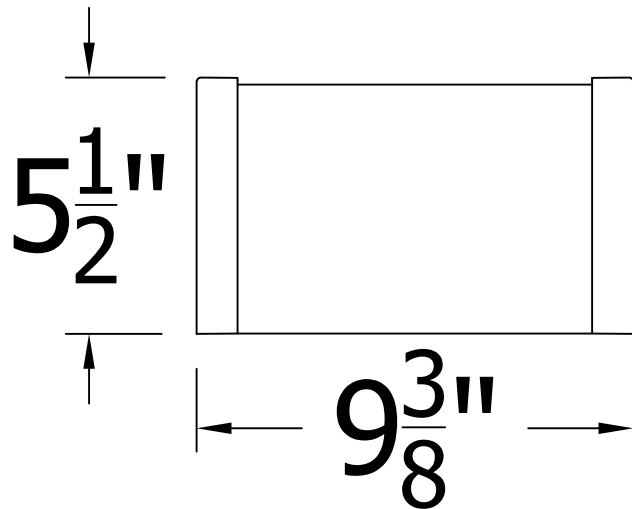

REV.	LOC.	REVISION	DATE

	 DSI Digger Specialties Inc. <i>Transforming the Outdoor Living Experience</i> 3446 US 6 EAST Bremen, IN 46506 diggerspecialties.com	DRAWN BY: EH	STYLE:
		DATE DRAWN: 01-16-2026	Westbury Wrap 8IN Cap & Base
		SCALE = 1":1"	AS SHOWN:
		DRAFT NO.: 20260116-1E	LOC: Z:\Aluminum\Westbury\Westbury Wraps\Assembly\Square