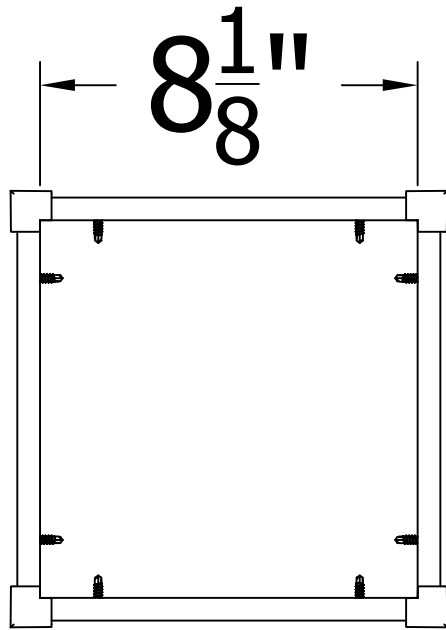

REV.	LOC.	REVISION	DATE

	 DSI Digger Specialties Inc. <i>Transforming the Outdoor Living Experience</i> 3446 US 6 EAST Bremen, IN 46506 diggerspecialties.com	DRAWN BY: EH	STYLE:
		DATE DRAWN: 01-16-2026	Westbury Wrap 8IN Cap & Base
		SCALE = 1":1"	AS SHOWN:
		DRAFT NO.: 20260116-1E	LOC: Z:\Aluminum\Westbury\Westbury Wraps\Assembly\Square