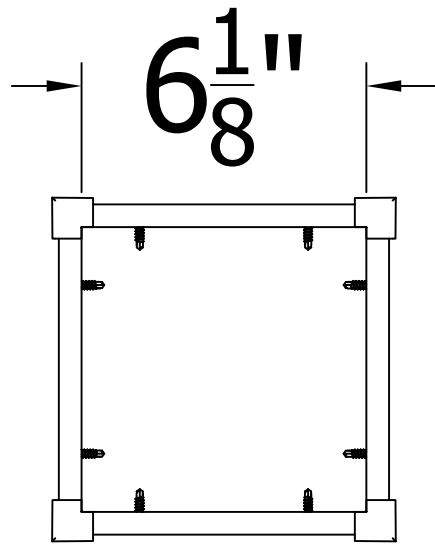

REV.	LOC.	REVISION	DATE

	 DSI Digger Specialties Inc. <i>Transforming the Outdoor Living Experience</i> 3446 US 6 EAST Bremen, IN 46506 diggerspecialties.com	DRAWN BY: EH DATE DRAWN: 01-16-2026	STYLE: Westbury Wrap 6IN Cap & Base
		SCALE = 1":1"	AS SHOWN:
		DRAFT NO.: 20260116-1E	LOC: Z:\Aluminum\Westbury\Westbury Wraps\Assemblies\Square REV.