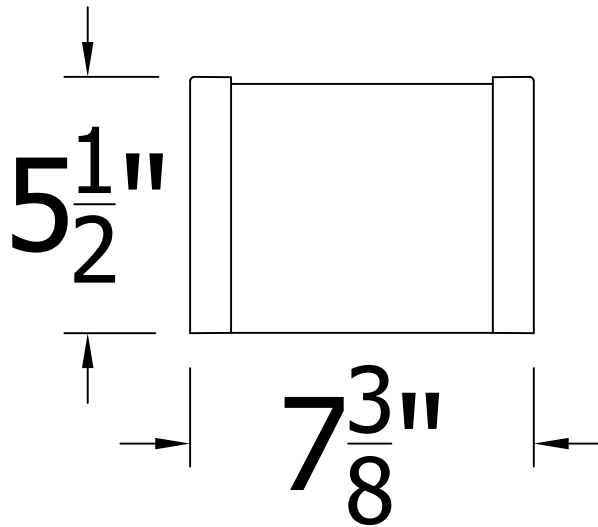

REV.	LOC.	REVISION	DATE

	 DSI Digger Specialties Inc. <i>Transforming the Outdoor Living Experience</i> 3446 US 6 EAST Bremen, IN 46506 diggerspecialties.com	DRAWN BY: EH DATE DRAWN: 01-16-2026	STYLE: Westbury Wrap 6IN Cap & Base
		SCALE = 1":1"	AS SHOWN:
		DRAFT NO.: 20260116-1E	LOC: Z:\Aluminum\Westbury\Westbury Wraps\Assemblies\Square REV.

4

3

2

1

D

C

B

A