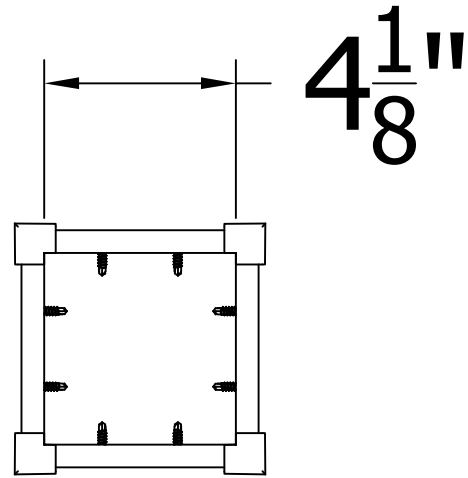

REV.	LOC.	REVISION	DATE

	 DSI Digger Specialties Inc. <i>Transforming the Outdoor Living Experience</i>	DRAWN BY: EH	STYLE:
		DATE DRAWN: 01-16-2026	<b>Westbury Wrap 4IN Cap &amp; Base</b>
	3446 US 6 EAST Bremen, IN 46506 diggerspecialties.com	SCALE = 1":1"	AS SHOWN:
		DRAFT NO.: 20260116-1E	LOC: Z:\Aluminum\Westbury\Westbury Wraps\Assembly\Square