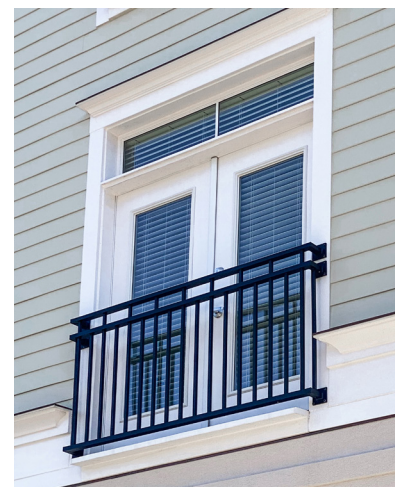

Standard Sections are Tuscan Railing

Westbury's popular railing design, adds curb appeal to the exterior of any home or building.

Custom sections including length and style are available for Special Order

Contact DSI's Technical Services for custom sections.