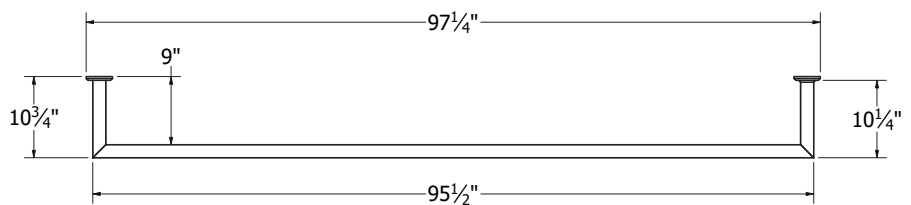

# JULIETTE BALCONY SECTIONS

Westbury Juliette Balcony aluminum railing is a cost-effective alternative to building a full balcony on upper stories of residential and multi-family properties. Westbury Juliette Balcony railing serves as an attractive guardrail across the opening of doors and windows for safety while also allowing light transmission into upper story rooms.