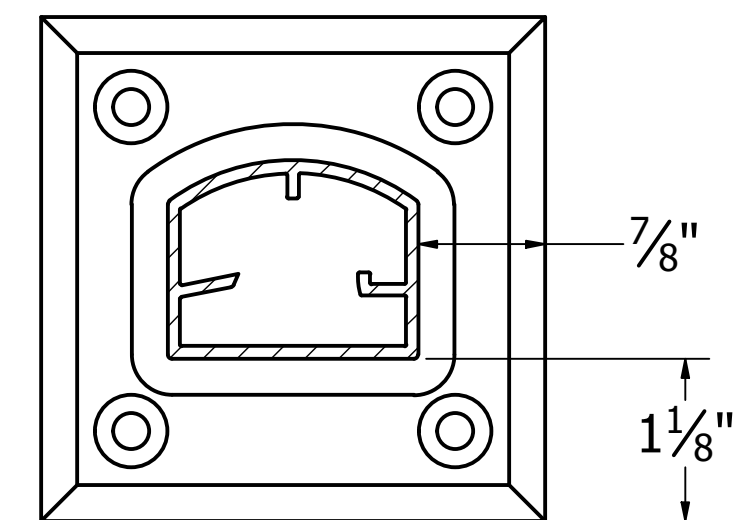

**Westbury®**

ALUMINUM RAILING

Westbury® Tuscany Juliette Railing

8 ft x 42 in

Offset - 9 in

Transforming the Outdoor Living Experience™

October 1, 2022