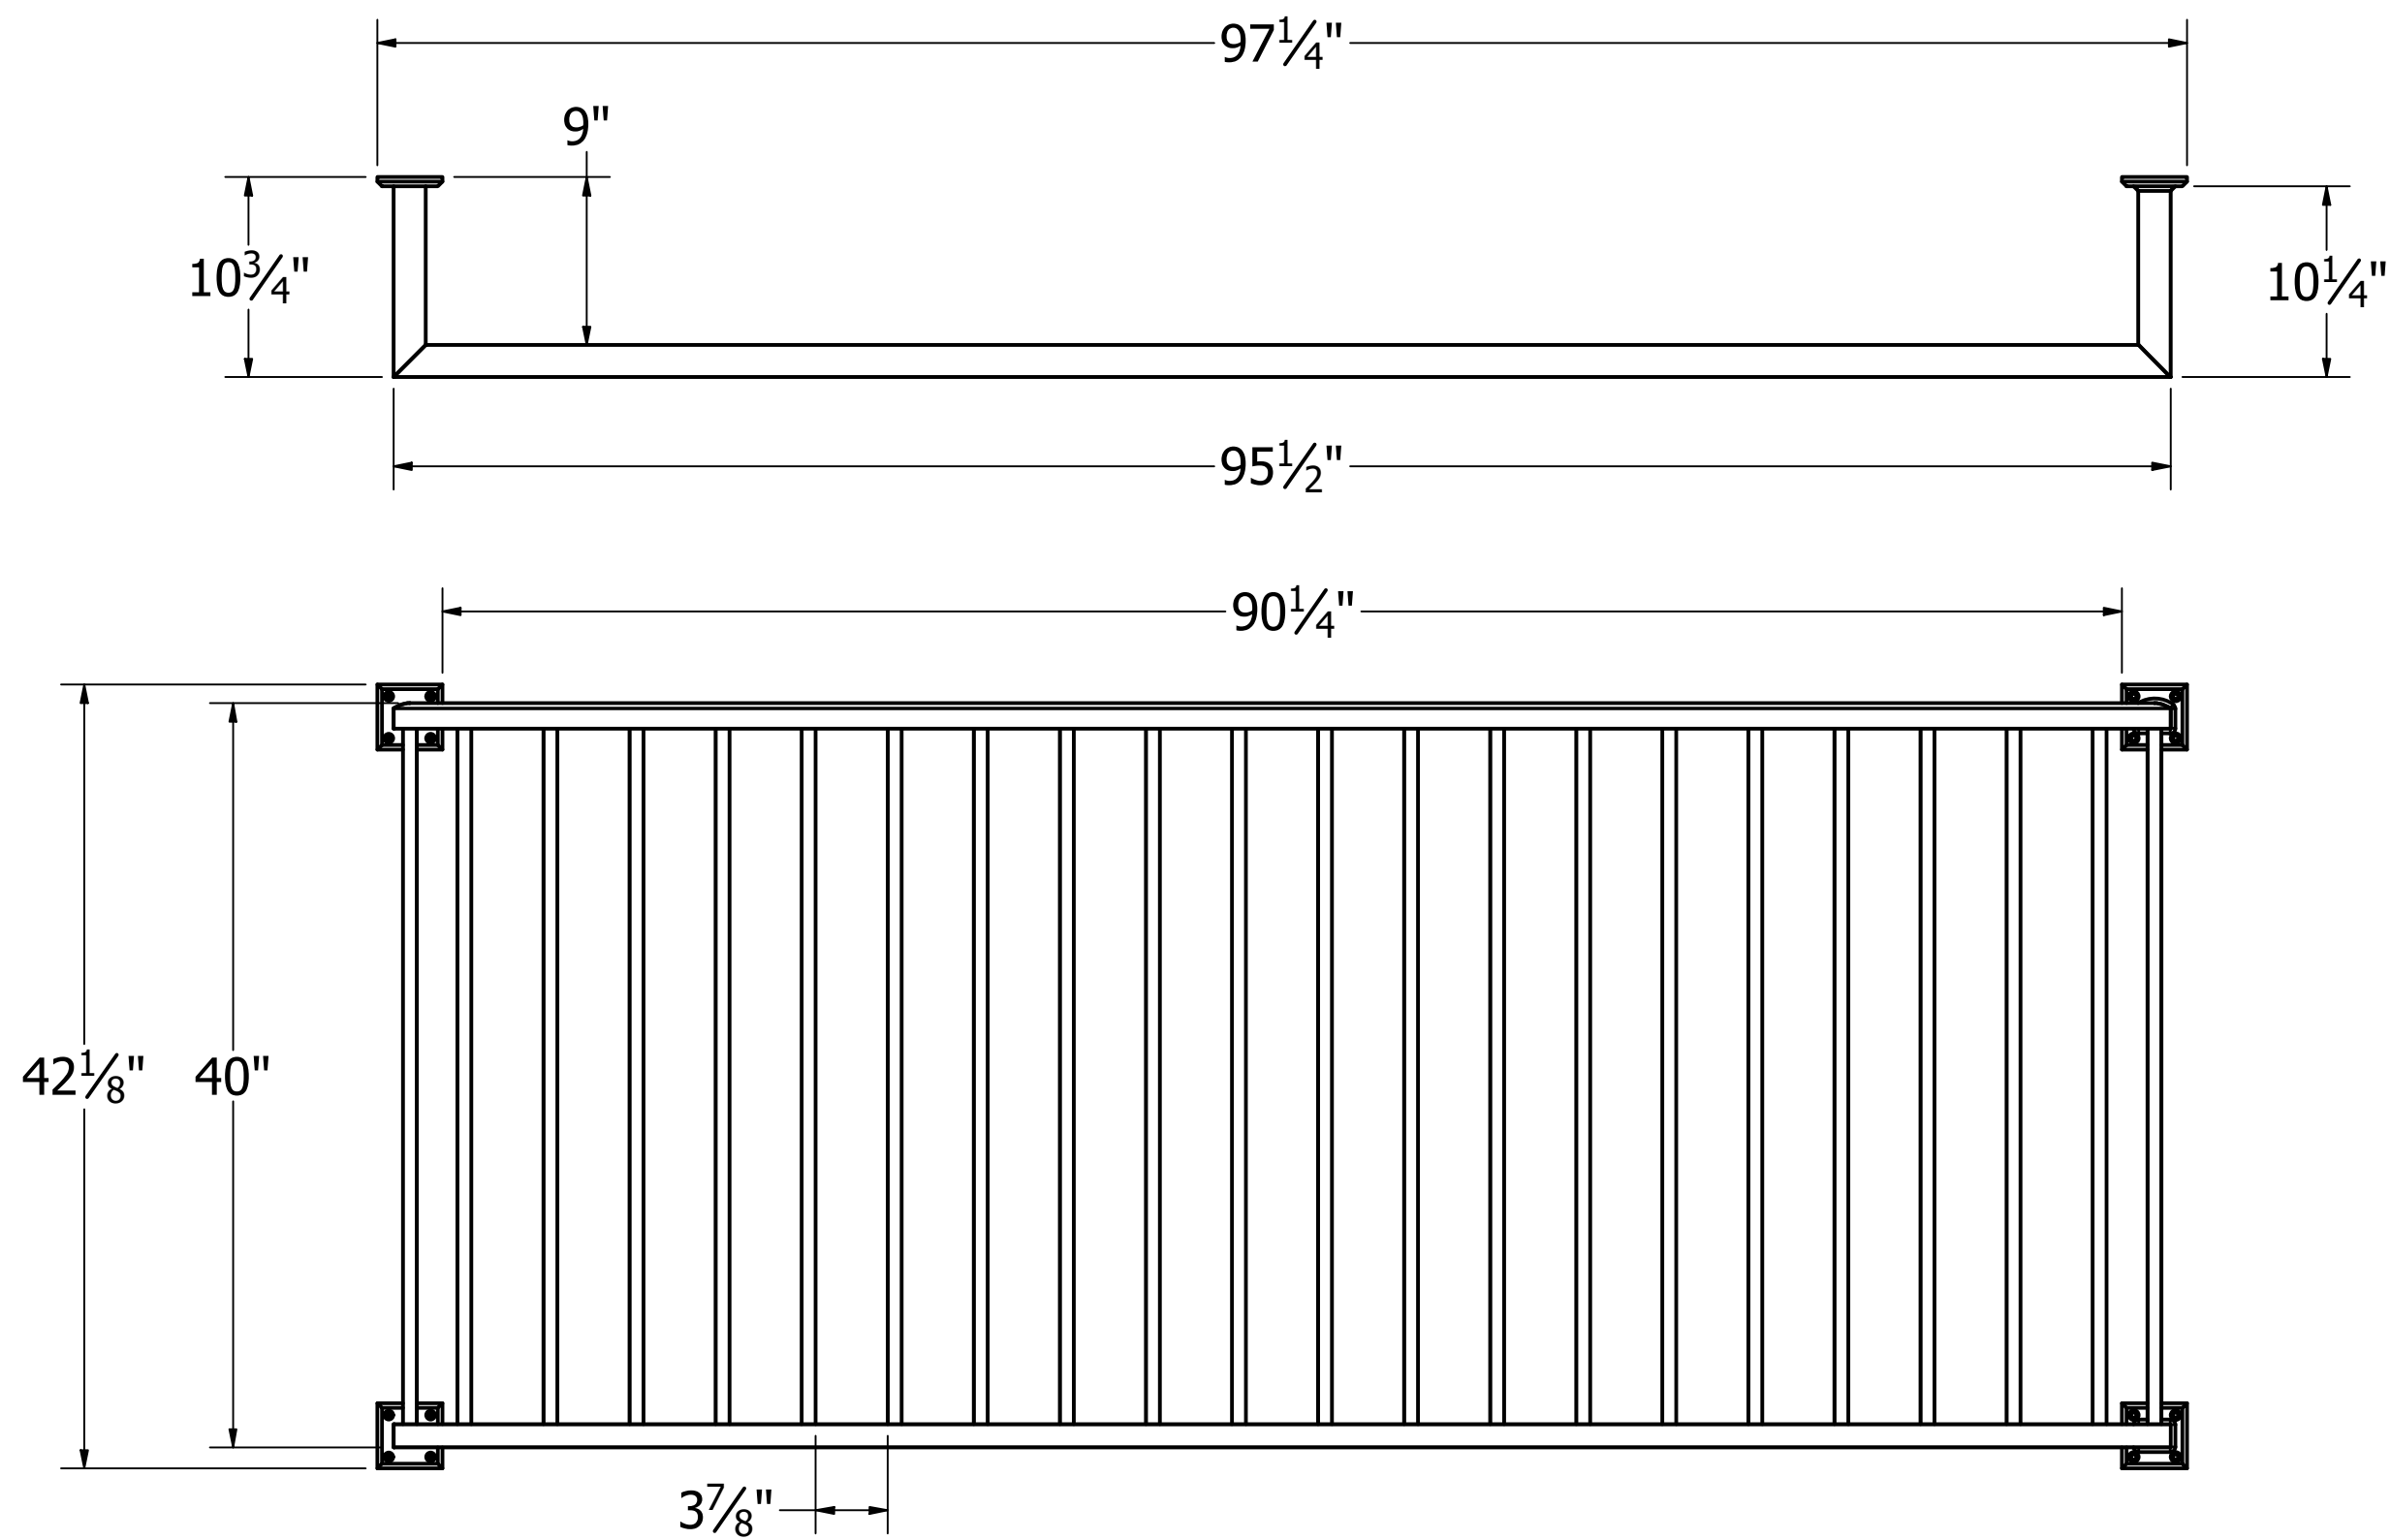

**Westbury®**

ALUMINUM RAILING

Westbury® Tuscany Juliette Railing

8 ft x 42 in

Offset - 9 in

Transforming the Outdoor Living Experience™

October 1, 2022