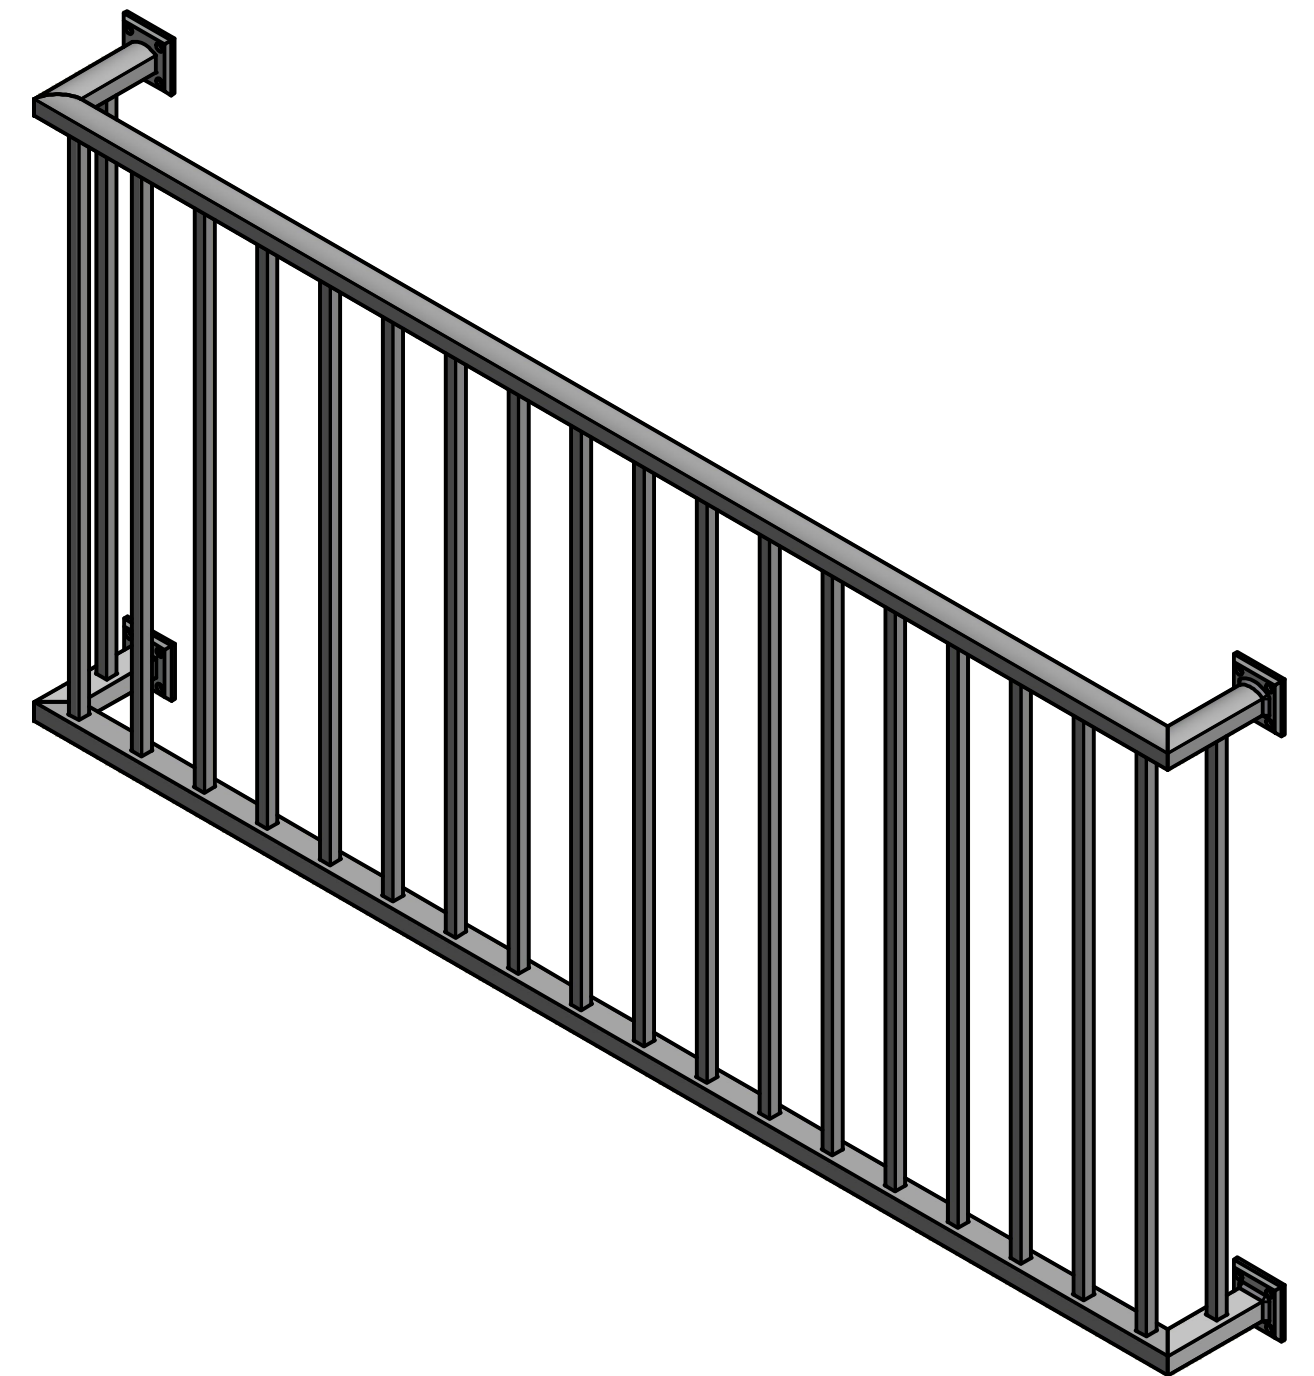

**Westbury®**

ALUMINUM RAILING

Westbury® Tuscany Juliette Railing

7 ft x 42 in

Offset - 6 in

Transforming the Outdoor Living Experience™

October 1, 2022