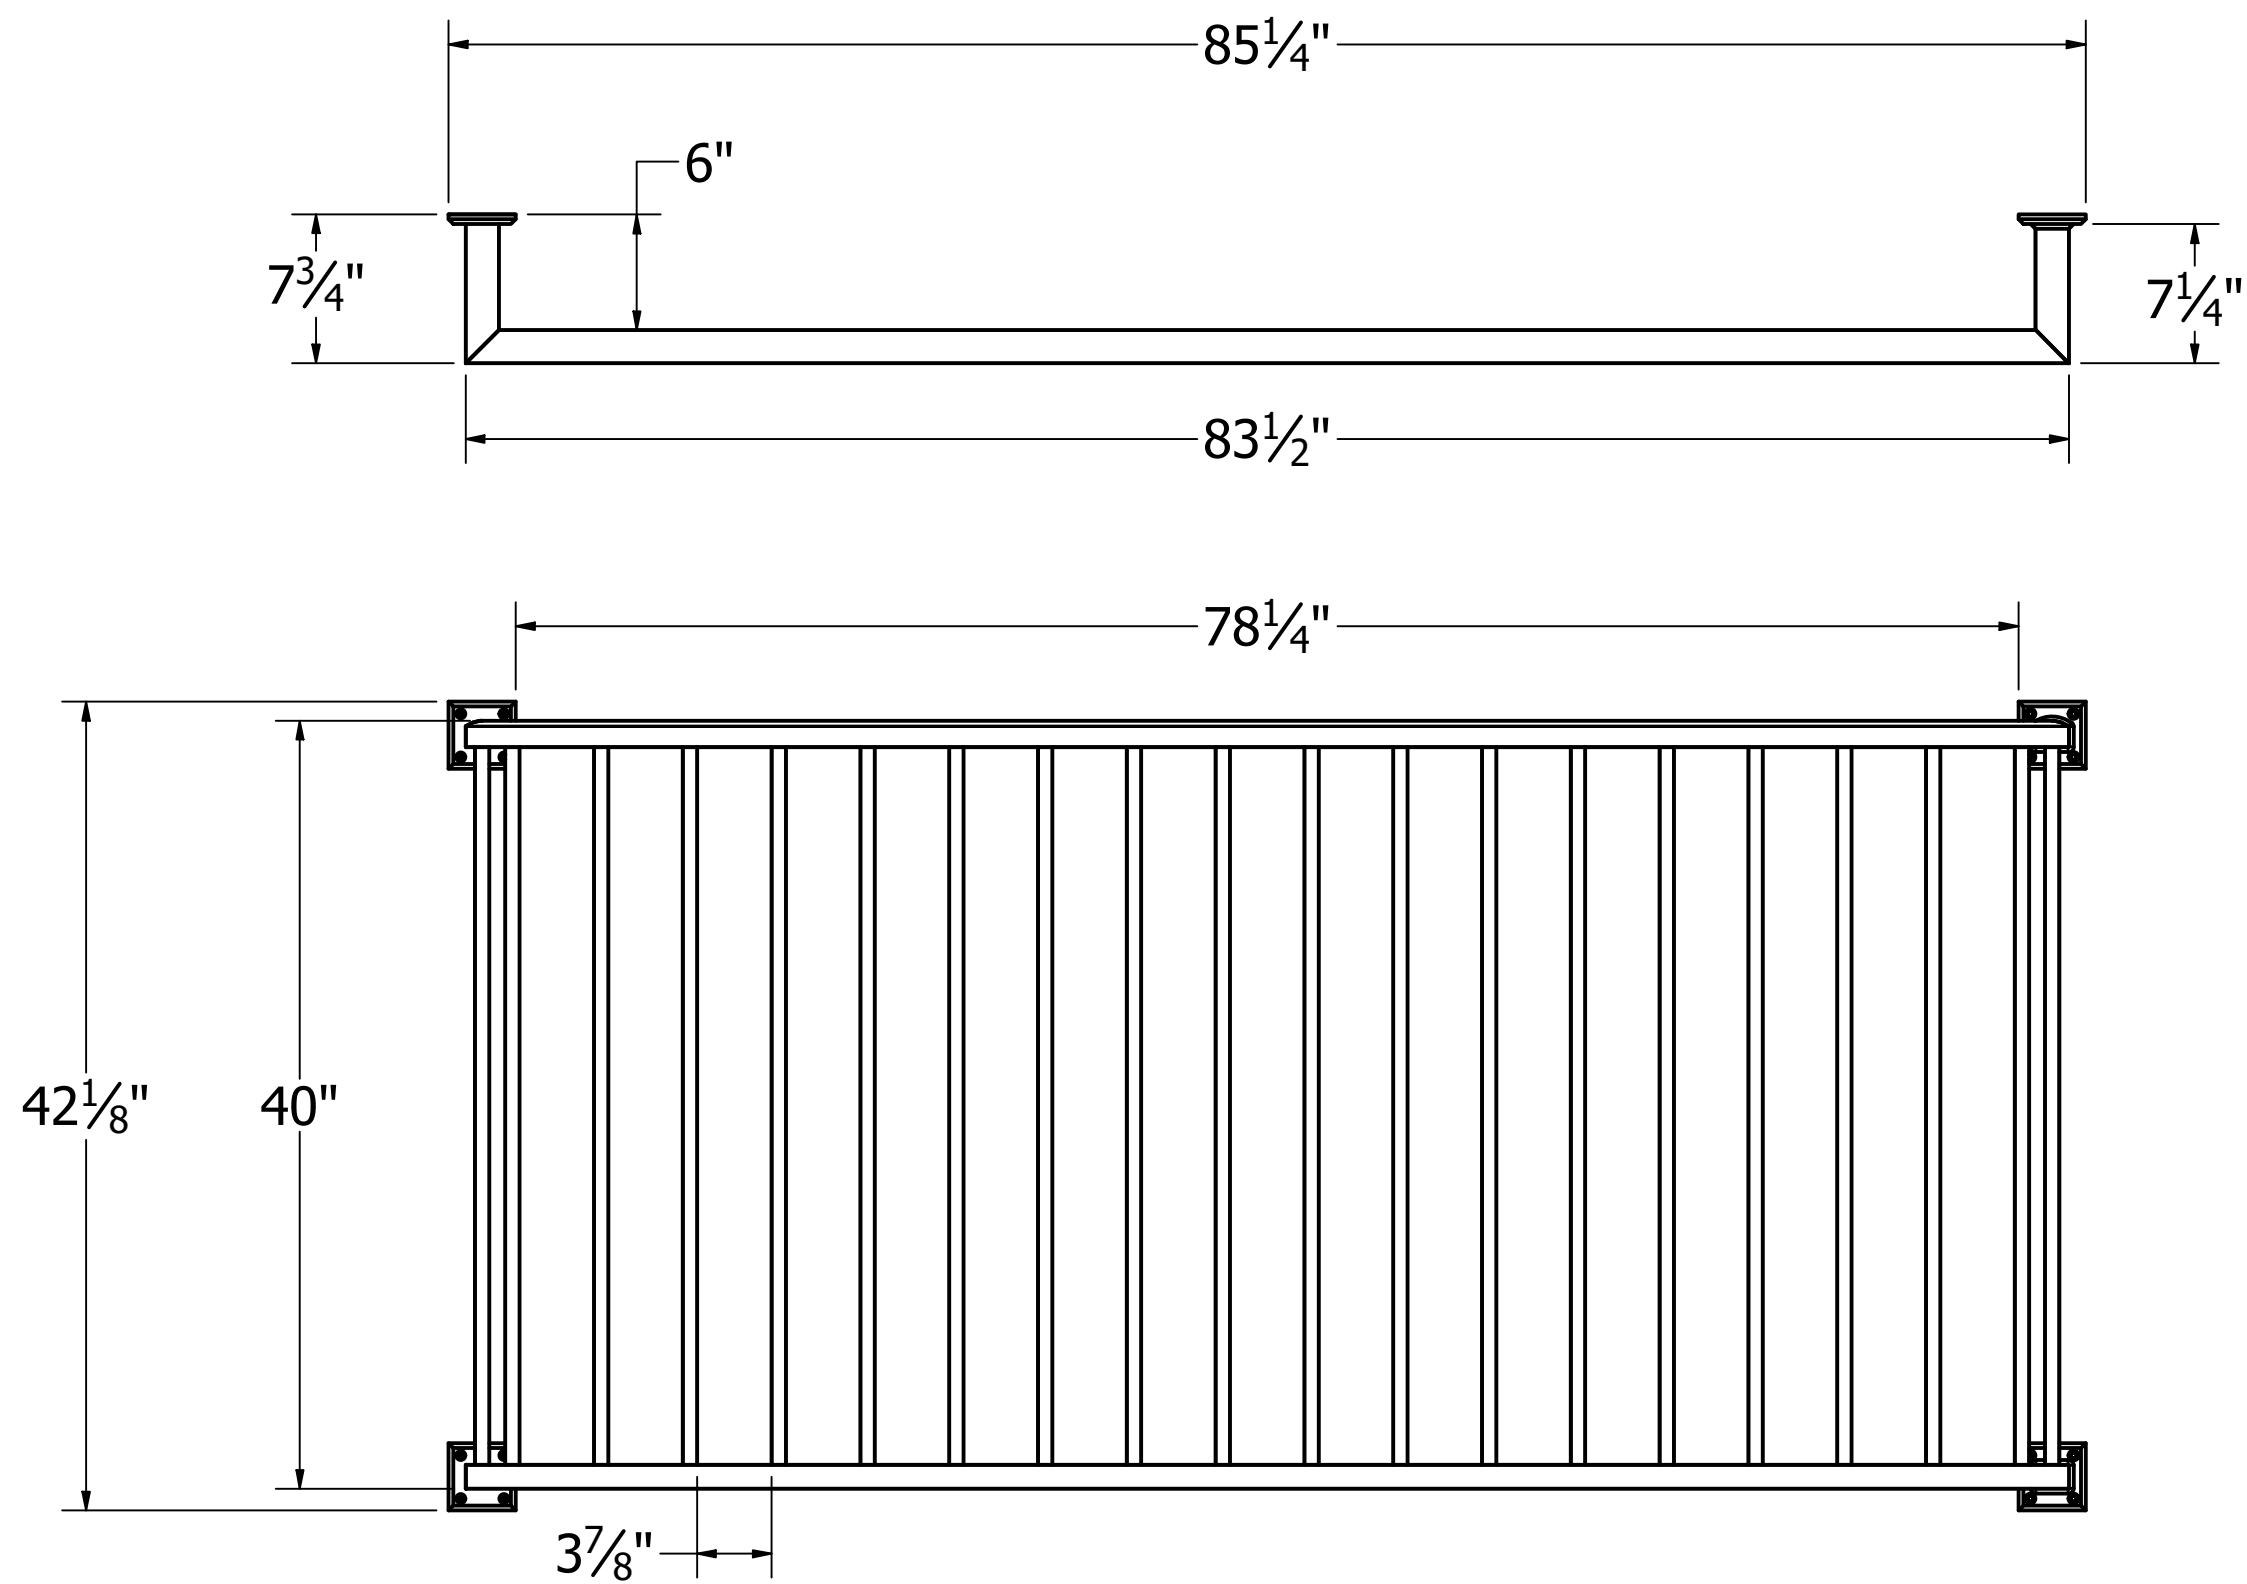

**Westbury®**

ALUMINUM RAILING

Westbury® Tuscany Juliette Railing

7 ft x 42 in

Offset - 6 in

Transforming the Outdoor Living Experience™

October 1, 2022