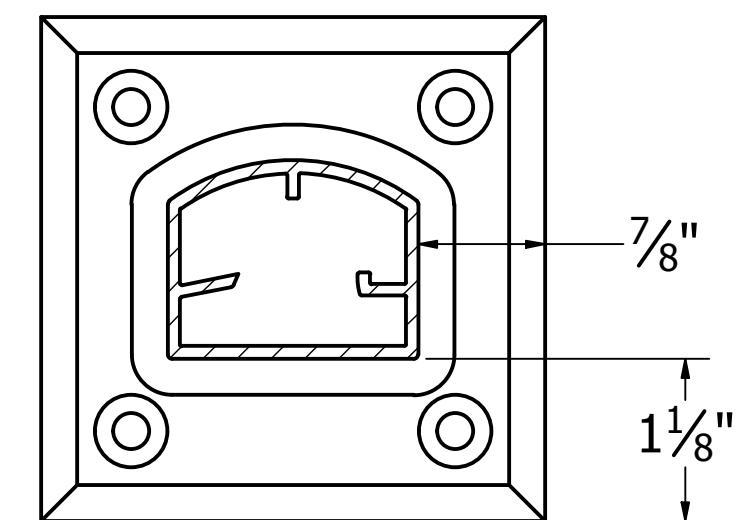

**Westbury®**

ALUMINUM RAILING

Westbury® Tuscany Juliette Railing

7 ft x 42 in

Offset - 6 in

Transforming the Outdoor Living Experience™

October 1, 2022