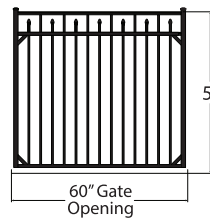

6233

- 3 Rail Fence
- Flat Top
- Flush Bottom
- Alternating Spears