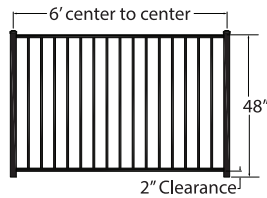

6000 SERIES STYLES

SECTIONS

STANDARD GATES

ARCHED GATES

6220

- 2 Rail Fence
- Flat Top
- Flush Bottom