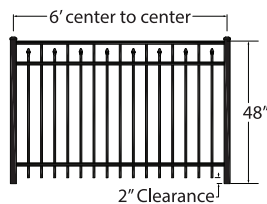

6233

- 3 Rail Fence
- Flat Top
- Alternating Spears