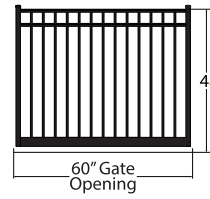

6230

- 3 Rail Fence
- Flat Top
- Flush Bottom