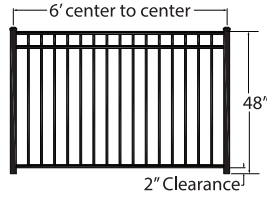

6230

- 3 Rail Fence
- Flat Top
- Flush Bottom