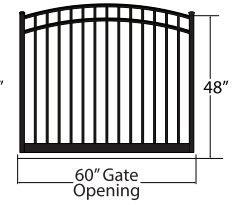

6230

- 3 Rail Fence
- Flat Top
- Flush Bottom