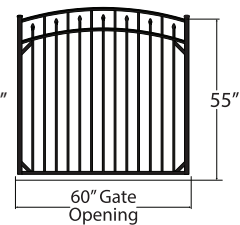

6233

- 3 Rail Fence
- Flat Top
- Flush Bottom
- Alternating Spears