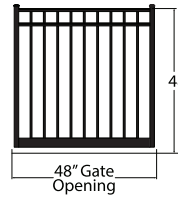

6230

- 3 Rail Fence
- Flat Top
- Flush Bottom