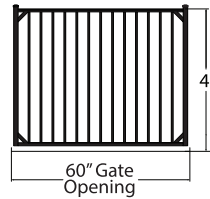

6000 SERIES STYLES

SECTIONS

STANDARD GATES

ARCHED GATES

6220

- 2 Rail Fence
- Flat Top
- Flush Bottom