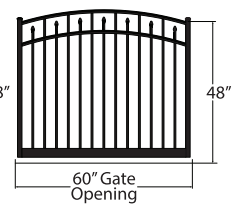

6233

- 3 Rail Fence
- Flat Top
- Alternating Spears