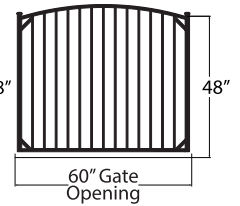

6000 SERIES STYLES

SECTIONS

STANDARD GATES

ARCHED GATES

6220

- 2 Rail Fence
- Flat Top
- Flush Bottom