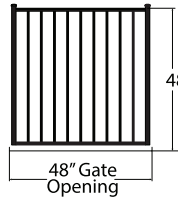

6000 SERIES STYLES

SECTIONS

STANDARD GATES

ARCHED GATES

6220

- 2 Rail Fence
- Flat Top
- Flush Bottom