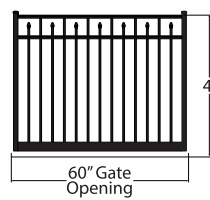

6233

- 3 Rail Fence
- Flat Top
- Alternating Spears