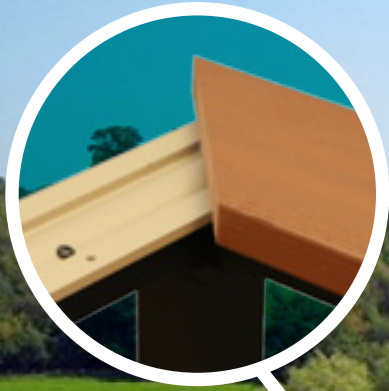

introducing

drink rail

westburyrailing.com

12 Standard Westbury
AAMA 2604 Colors

Solid Wall Construction
for Strength & Durability

drink rail

Easily Attaches to Westbury
C Series Crossover Post System

specifications

In the Kit

- Pre-Drilled Westbury Aluminum Drink Rail (individually sleeved)
- #10 x 5/8" Self-Tapping Screws
- #10 x 3/4" Screws

Drink Rail Length: 74" & 98"

Drink Rail Width: 3 1/4"

Supports Wood or Composite Deck Board*