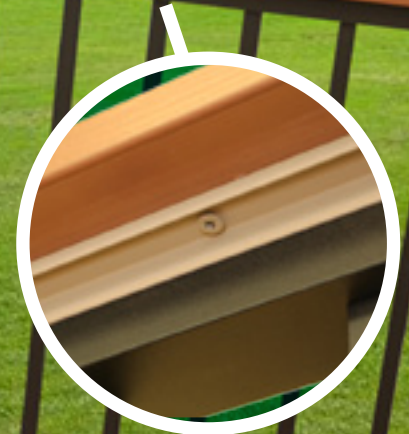

introducing

drink rail

westburyrailing.com

12 Standard Westbury
AAMA 2604 Colors

Solid Wall Construction
for Strength & Durability

drink rail

Easily Attaches to Westbury
C Series Crossover Post System

specifications

In the Kit

- Pre-Drilled Westbury Aluminum Drink Rail (individually sleeved)
- #10 x 5/8" Self-Tapping Screws
- #10 x 3/4" Screws

Drink Rail Length: 74" & 98"

Drink Rail Width: 3 1/4"

Supports Wood or Composite Deck Board*