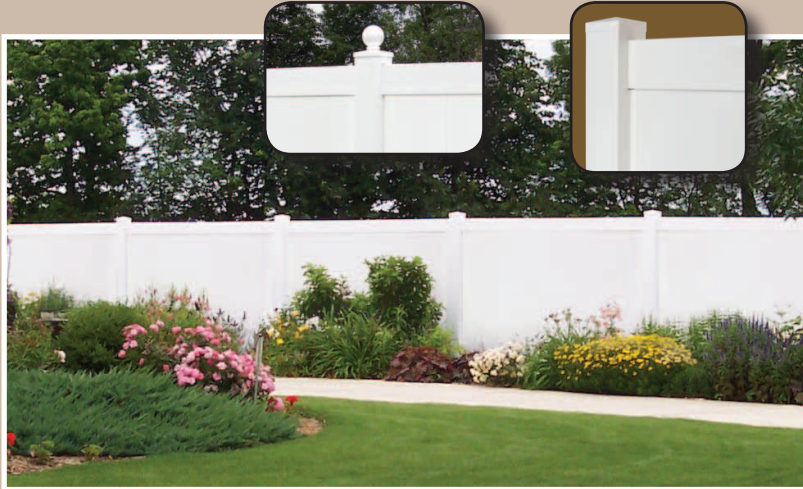

GREEN SERIES
AFFORDABLE LIFETIME BEAUTY
VIRTUALLY MAINTENANCE-FREE

TRI-MAX Privacy & TRI-MAX With Spindle Topper

TRI-MAX Privacy Tongue and Groove - Green Series with Flat Caps

- Heights: 48", 60", 72", 84", 96"
- Width: 96" Centers
- 7° Rackable Panel Standard
- Vinyl Post Size: 5"x 5" (.130" Wall) Vinyl Post Standard
- Flat Caps Standard (Ball & Gothic Optional)
- Side Channels for Sections Included
- Colors: White & Tan

Aluminum Reinforced Frame

Green Series Construction

- Interlocking Fastener
- Green Series Construction

Standard Gates

- Single Widths: 36", 42", 48", 60"
- Double Widths: 72", 84", 96", 120"
- 5" Aluminum Post Stiffeners: Gate Posts
- Wider Aluminum Frame Gates Available