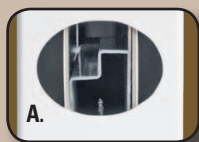

GOOD NEIGHBOR Yard & Picket Green Series

GOOD NEIGHBOR Yard Fence - Green Series

- Heights: 36", 42", 50-1/2"
- Width: 96" Centers
- Vinyl Post Size: 4" x 4" (.135" Wall) Standard
- Flat Caps Standard (Gothic Caps Optional)
- Spacing: 3-11/16"
- Aluminum Insert: Bottom Rail
- Matching Gates Available
- Colors: White & Tan

50-1/2" High Fencing Meets BOCA Requirements for Height & Spacing. For some areas, please check local code requirements before ordering.

GOOD NEIGHBOR Picket Fence - Green Series

- Heights: 36", 42", 48"
- Width: 96" Centers
- Vinyl Post Size: 4" x 4" (.135" Wall) Standard
- Flat Caps Standard (Gothic Caps Optional)
- Spacing: 2-15/16"
- Aluminum Insert: Bottom Rail
- Matching Gates Available
- Colors: White & Tan

GOOD NEIGHBOR Concave Picket Fence - Green Series

- Heights: 36", 42", 48"
- Width: 96" Centers
- Vinyl Post Size: 4" x 4" (.135" Wall) Standard
- Flat Caps Standard (Gothic Caps Optional)
- Spacing: 2-15/16"
- Aluminum Insert: Bottom Rail
- Matching Gates Available
- Colors: White & Tan

Standard Gates – Assembled

- Single Widths: 36", 42", 48", 60", 72"
- Double Widths: 72", 84", 96", 120", 144"
- 4" Aluminum Post Stiffeners: Gate Posts
- Aluminum Reinforced Frame
- Wider Aluminum Frame Gates Available

**TRANSFERABLE
LIFETIME
WARRANTY**