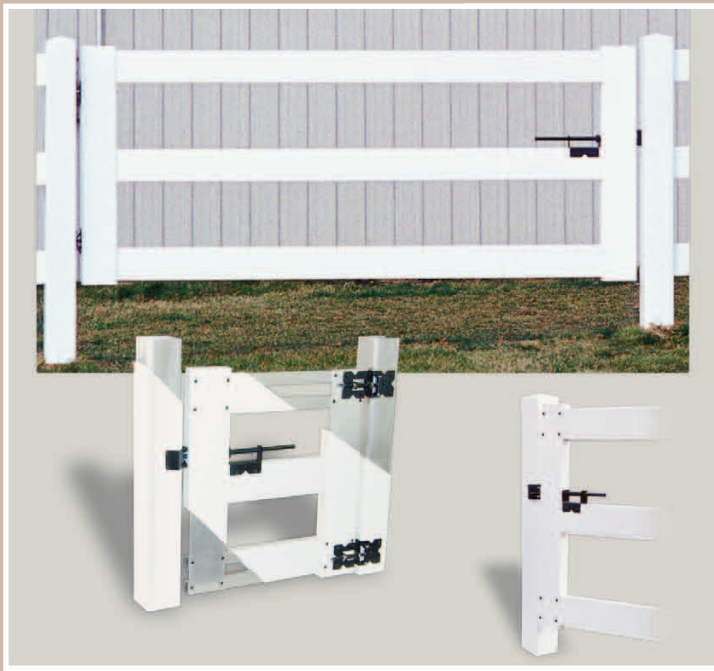

2 RAIL

POST & RAIL - RESIDENTIAL Green Series

- 2-Rail = 36" Height - 10-1/2" Spacing
- 3-Rail = 48" & 52" Heights - 10-1/2" Spacing
- 4-Rail = 52" Height - 6-1/2" Spacing
- Vinyl Post Size 5" x 5" (.130" Wall) Standard
- Width: 96" Centers
- Flat Caps Standard (Gothic & Ball Caps Optional)
- Equine (Heavy Duty Frame Optional)
- Colors - White & Tan

3 RAIL

4 RAIL

POST & RAIL GATES - ASSEMBLED Green Series

- Vinyl Single Widths: 4', 6', 8', 10'
- Vinyl Double Widths: 8', 12', 16', 20'
- Vinyl Gate Frame Fully Reinforced with Aluminum
- Aluminum Single Widths: 4', 6', 8', 10', 12', 16'
- Aluminum Double Widths: 8', 12', 16', 20', 24', 32'
- Double Gates With Removable Center Post
- 5" Aluminum Post Stiffeners: Gate Posts
- Stainless Steel Powder Coated Hardware and Fasteners
- Matching Gates Available
- Colors - White & Tan