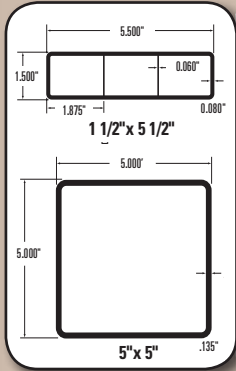

GOOD NEIGHBOR Picket Fence - Green Series

- Heights: 36", 42", 48"
- Width: 96" Centers
- Vinyl Post Size: 4" x 4" (.135" Wall) Standard
- Flat Caps Standard (Gothic Caps Optional)
- Spacing: 2-15/16"
- Aluminum Insert: Bottom Rail
- Matching Gates Available
- Colors: White & Tan

GOOD NEIGHBOR Concave Picket Fence - Green Series

- Heights: 36", 42", 48"
- Width: 96" Centers
- Vinyl Post Size: 4" x 4" (.135" Wall) Standard
- Flat Caps Standard (Gothic Caps Optional)
- Spacing: 2-15/16"
- Aluminum Insert: Bottom Rail
- Matching Gates Available
- Colors: White & Tan

Standard Gates – Assembled

- Single Widths: 36", 42", 48", 60", 72"
- Double Widths: 72", 84", 96", 120", 144"
- 4" Aluminum Post Stiffeners: Gate Posts
- Aluminum Reinforced Frame
- Wider Aluminum Frame Gates Available

2 RAIL

POST & RAIL - RESIDENTIAL Green Series

- 2-Rail = 36" Height - 10-1/2" Spacing
- 3-Rail = 48" & 52" Heights - 10-1/2" Spacing
- 4-Rail = 52" Height - 6-1/2" Spacing
- Vinyl Post Size 5" x 5" (.130" Wall) Standard
- Width: 96" Centers
- Flat Caps Standard (Gothic & Ball Caps Optional)
- Equine (Heavy Duty Frame Optional)
- Colors - White & Tan